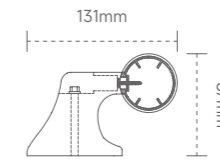

140 ANTI-BACTERIAL HANDRAIL / 140 抗菌扶手

颜色: 棕色\粉红\天蓝色\桔色\绿色
材质: 优质铝合金内芯
面板: PVC 面板
Color: brown\pink\sky blue\orange\green
Material: high-quality aluminum alloy inner core
Panel: PVC panel

颜色: 全木纹
材质: 优质铝合金内芯
面板: PVC 面板
Color: wood grain color
Material: high-quality aluminum alloy inner core
Panel: PVC panel

颜色: 木纹色
材质: 优质铝合金内芯
面板: PVC 面板
Color: wood grain color
Material: high-quality aluminum alloy inner core
Panel: PVC panel

颜色: 红木色(中间色带 80cm)
材质: 优质铝合金内芯
面板: PVC 面板
Color: mahogany
Material: high-quality aluminum alloy inner core
Panel: PVC panel

50 ANTI-BACTERIAL HANDRAIL / 50 抗菌扶手

颜色: 米黄色
材质: 优质铝合金内芯
面板: PVC 面板
Color: beige
Material: high-quality aluminum alloy inner core
Panel: PVC panel

ZF5002

颜色: 红木色
材质: 优质铝合金内芯
面板: PVC 面板
Color: mahogany
Material: high-quality aluminum alloy inner core
Panel: PVC panel

颜色: 红胡桃\柚木\红木\胡桃\白色\黑色
材质: 高分子塑料
Color: red walnut\teak\rosewood\walnut\white\black
Material: Polymer plastic