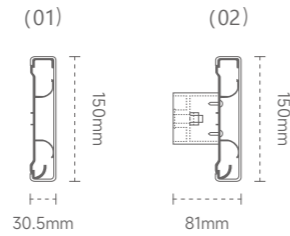

150 ANTI-BACTERIAL GUARD PLATES / 150 抗菌护板

ZF-WB150-01 / ZF-WB150-02 (含支座)