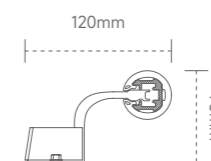

颜色：咖啡色
材质：优质铝合金内芯
面板：树脂面板

Color: brown
Material: high-quality aluminum alloy inner core
Panel: resin panel