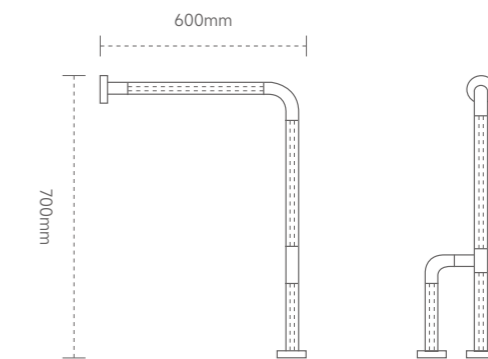

ZF-T1831

颜色: 白色  
材质: 不锈钢 \ 喷塑  
外管: 不锈钢

Color: white  
Material: stainless steel \ Plastic spraying  
Outer tube: stainless steel