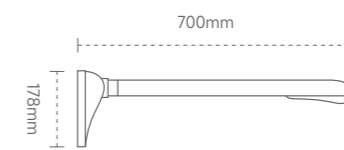

ZF-U1847

颜色: 白色
材质: 碳钢
外管: ABS

Color: white
Material: carbon steel
Outer tube: ABS