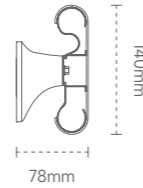

140 ANTI-BACTERIAL HANDRAIL / 140 抗菌扶手

ZF14006