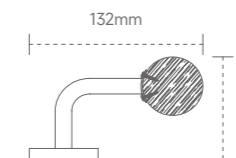

颜色：白木纹色
材质：优质铝合金内芯
面板：PVC 面板

Color: white wood grain color
Material: high-quality aluminum alloy inner core
Panel: PVC panel

ZF3804