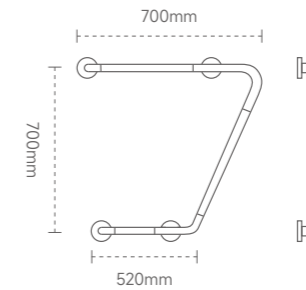

ZF-L1826 SS

颜色: 白色
材质: 不锈钢 \ 喷塑
外管: 不锈钢

Color: white
Material: stainless steel \ Plastic spraying
Outer tube: stainless steel