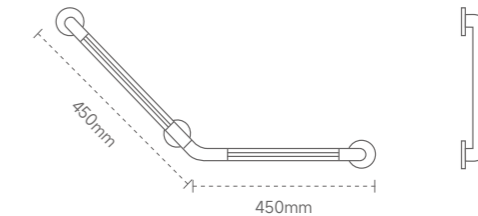

ZF-L1827

颜色: 白色 \ 灰色
材质: 铝合金 \ 不锈钢
外管: 树脂

Color: white \ grey
Material: aluminum alloy \ stainless steel
Outer tube: resin