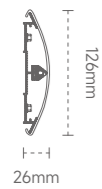

150 ANTI-BACTERIAL GUARD PLATES / 150 抗菌护板

ZF-WB150-01 / ZF-WB150-02 (含支座)

颜色: 白色 Color: white
材质: 树脂 Material: resin

126 ANTI-BACTERIAL GUARD PLATES / 126 抗菌护板

ZF-WB126-01

保护健康刻不容缓，引入抗菌尼龙对细菌和微生物有很强的抑制和杀灭效果。

Health must come first at all times!
Anti-bacterial nylon used has a strong inhibitory and killing effect on bacteria and microorganisms

颜色: 米白色
材质: 优质铝合金内芯
面板: PVC 面板
Color: creamy-white
Material: high-quality aluminum alloy inner core
Panel: PVC panel

102 ANTI-BACTERIAL GUARD PLATES / 102 抗菌护板

ZF-WB102-01

颜色: 蓝色
材质: 优质铝合金内芯
面板: PVC 面板
Color: blue
Material: high-quality aluminum alloy inner core
Panel: PVC panel

ZF-WB102-02

颜色: 米黄色 (中间 80mm)
材质: 优质铝合金内芯
面板: PVC 面板
Color: beige
Material: high-quality aluminum alloy inner core
Panel: PVC panel

ZF-WB102-03

颜色: 米黄色 (中间 80mm)
材质: 优质铝合金内芯
面板: PVC 面板
Color: beige
Material: high-quality aluminum alloy inner core
Panel: PVC panel

ZF-WB102-04

颜色: 米黄色 (中间 80mm)
材质: 优质铝合金内芯
面板: PVC 面板
Color: beige
Material: high-quality aluminum alloy inner core
Panel: PVC panel

100 ANTI-BACTERIAL GUARD PLATES / 100 抗菌护板

ZF-WB102-01

颜色: 米色
材质: 优质铝合金内芯
面板: PVC 面板
Color: Beige
Material: high-quality aluminum alloy inner core
Panel: PVC panel