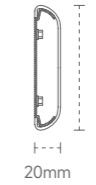

102 ANTI-BACTERIAL GUARD PLATES / 102 抗菌护板

ZF-WB102-01

颜色: 蓝色
材质: 优质铝合金内芯
面板: PVC 面板
Color: blue
Material: high-quality aluminum alloy inner core
Panel: PVC panel

ZF-WB102-02