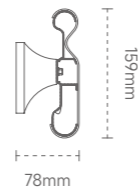

颜色：木纹色
材质：优质铝合金内芯
面板：PVC 面板

Color: wood grain color
Material: high-quality aluminum alloy inner core
Panel: PVC panel

ZF15910