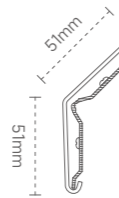

51 ANTI-BACTERIAL CORNER PROTECTORS

51 抗菌护角 (135°)

ZF51-03