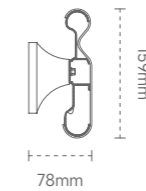

颜色：青草绿
材质：优质铝合金内芯
面板：PVC 面板

Color: fresh grass green
Material: high-quality aluminum alloy inner core
Panel: PVC panel